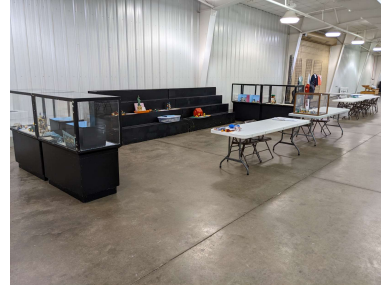

Office Space

5 tables (2 not pictured, in the office)
1 refrigerator

Fairboard/Foundation Entryway (ESE Entrance)

3 Tables

4 Chairs

*Add 2 Display Cases (Black base, like Legos use) for silent auction

Office Entryway Tables (ESE Entrance)

North wall pictured, Eastern entrance visible

Facing SE corner

- 2 Black Risers
- 1 Gray Riser
- 2 Tables
- 6 Chairs

STEM (Rockets, Robotics, Electric)

Facing NW

6 tables

6 chairs

2 tall glass/wood displays

Clothing

North wall, West of garage

- 5 standing wire displays
- 1 mannequin
- 3 tables
- 8 chairs

Legos

North Wall

- 4 black bottom glass displays
- 2 single sided stair displays
- 2 tables
- 16 chairs

Foods